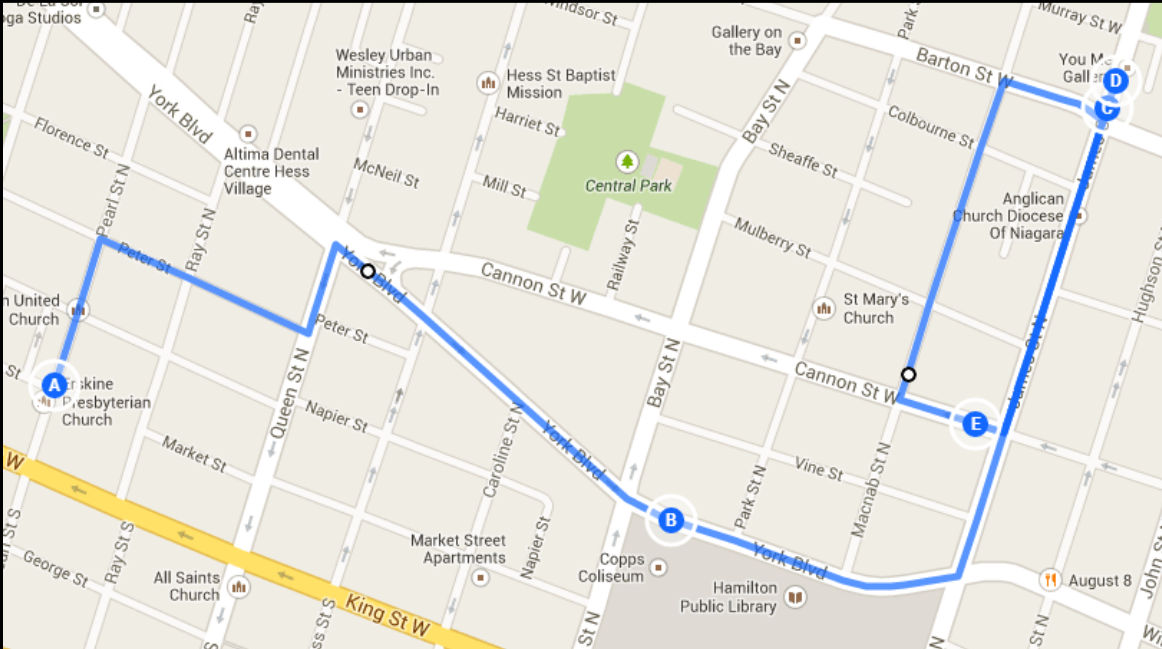

WALKABOUTS

Good Shepherd Women's Services → Salvation Army Booth Centre →
BMO Parking Lot → Mission Services Men's Centre → Notre Dame House

9am sharp | Good Shepherd Women's Services | 30 Pearl St North | *Street Parking Only*

Please arrive early to park and be at the site in good time

Walkabouts take approximately 2.5 hours | Please wear comfortable shoes and bring a snack

Walkabouts brought to you by:

Education through Core Collaborative Learning is made possible
with funding from the Government of Canada's Homelessness Partnering Strategy