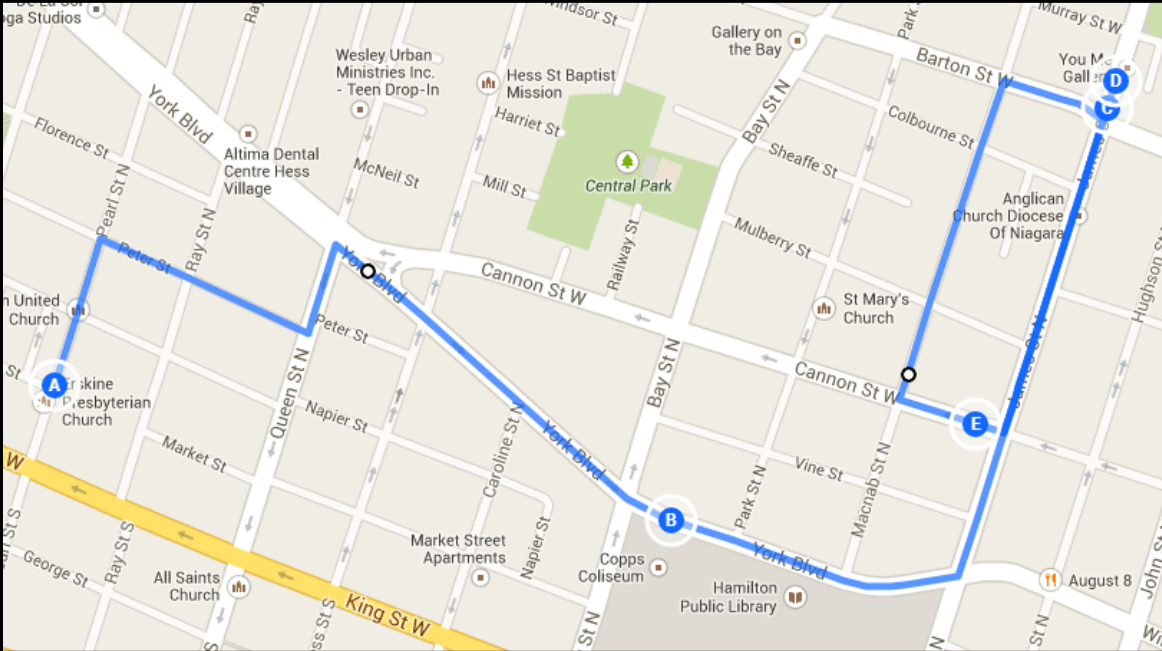

WALKABOUTS

Good Shepherd Women's Services → Salvation Army Booth Centre →
BMO Parking Lot → Mission Services Men's Centre → Notre Dame House

9am sharp | Good Shepherd Women's Services | 30 Pearl St North | *Street Parking Only*

Please arrive early to park and be at the site in good time

Walkabouts take approximately 2.5 hours | Please wear comfortable shoes and bring a snack

Walkabouts brought to you by:

Education through Core Collaborative Learning is made possible
with funding from the Government of Canada's Homelessness Partnering Strategy